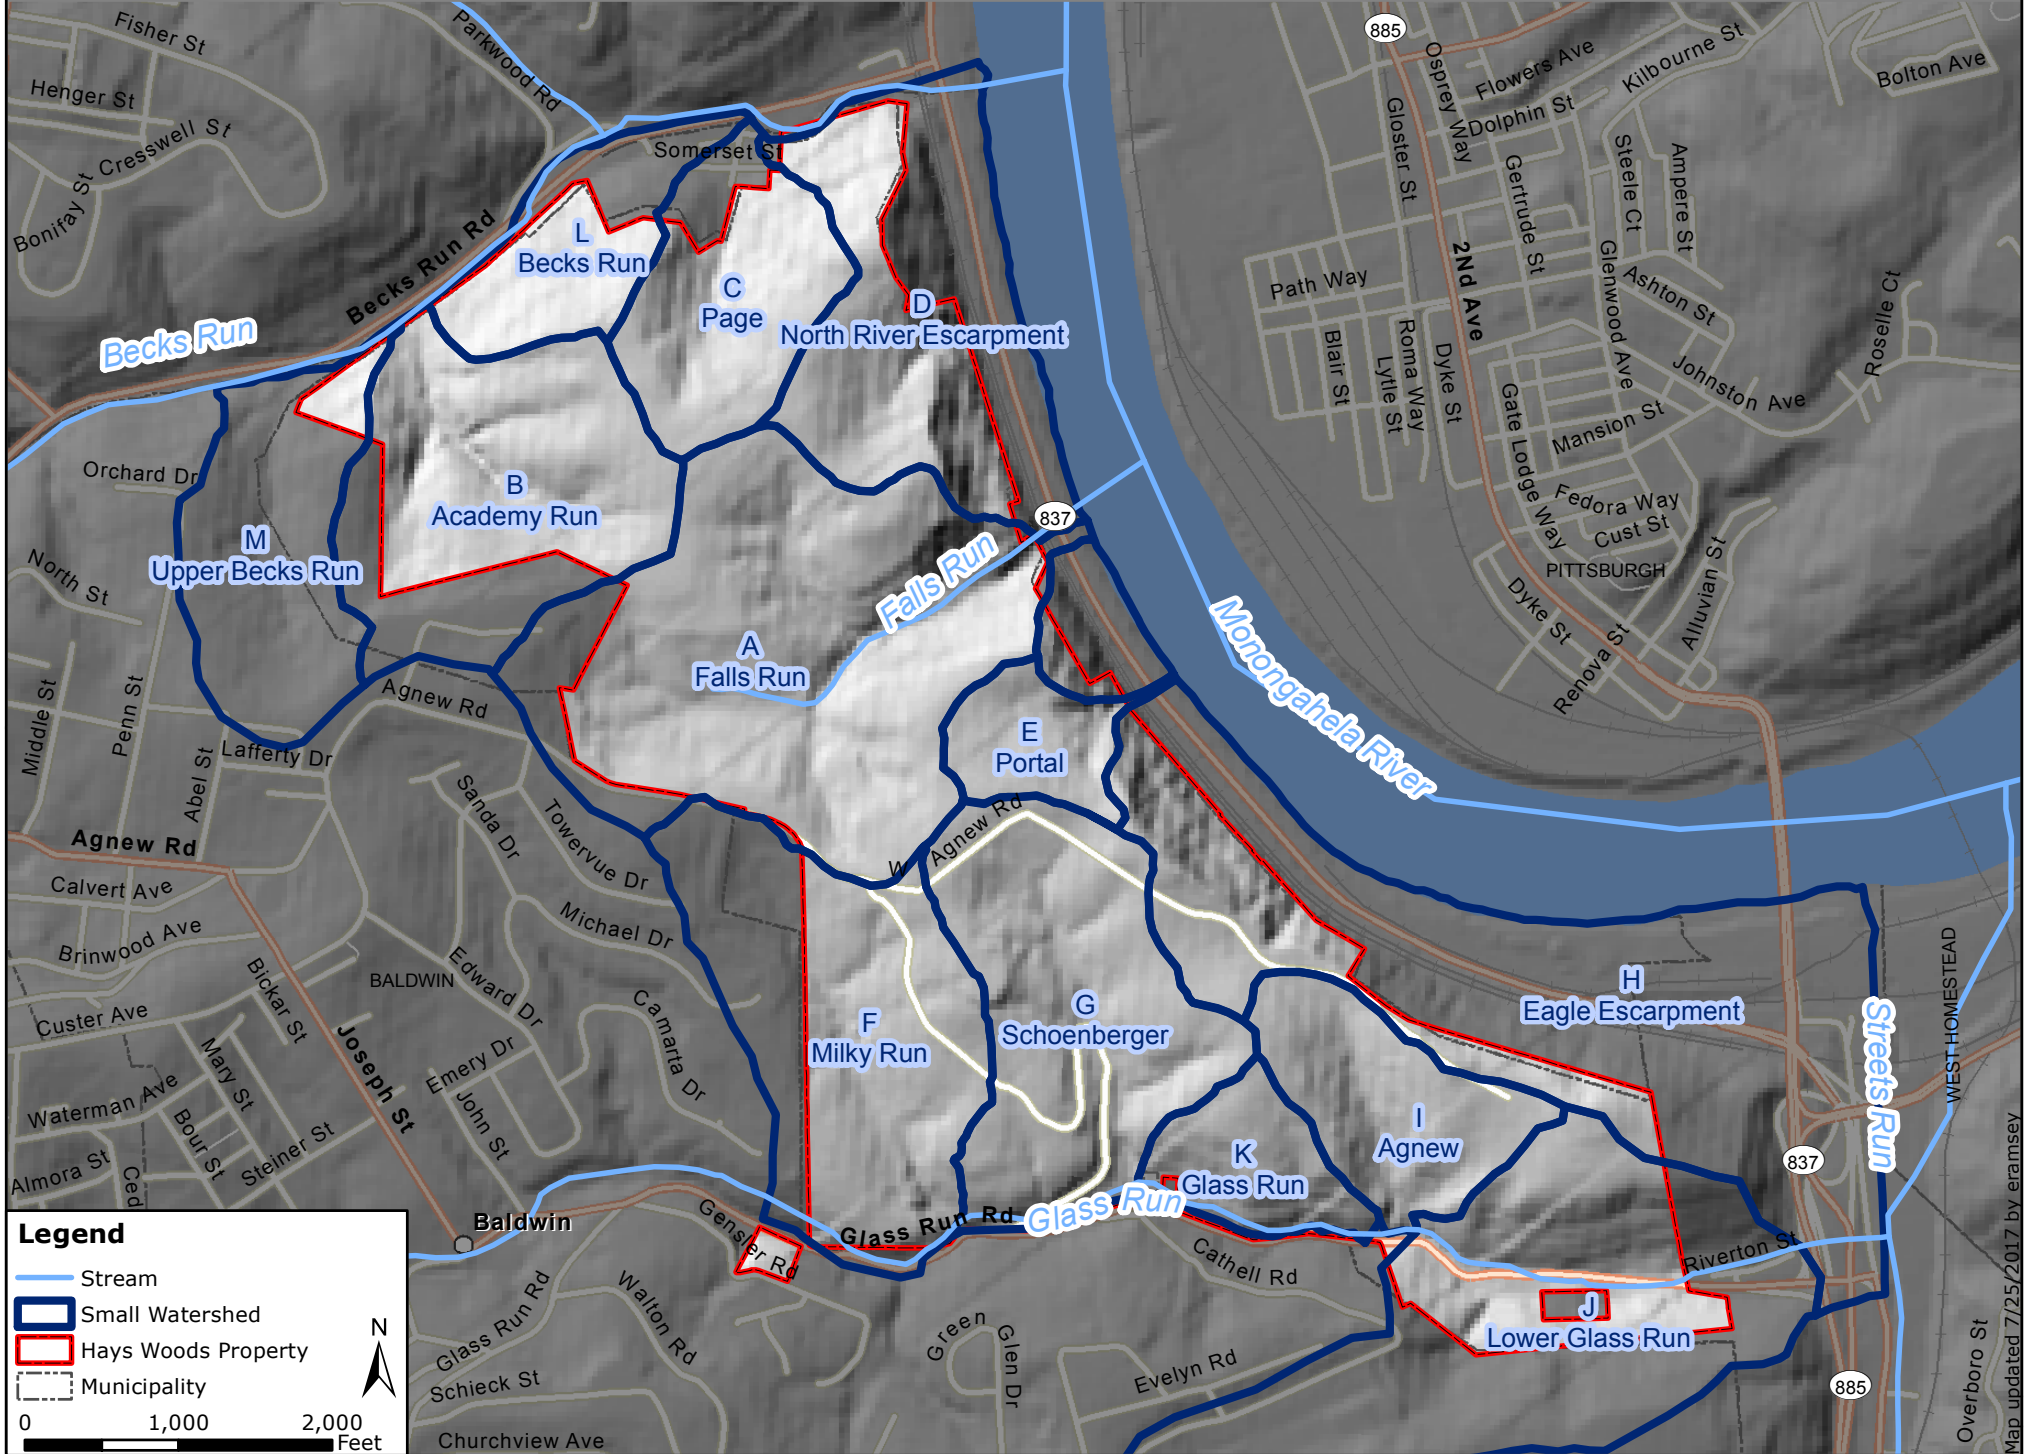

Hays Woods Property

Baldwin Borough and Pittsburgh City, Allegheny County

Legend

- Stream
- Small Watershed
- Hays Woods Property
- Municipality

0 1,000 2,000 Feet

N