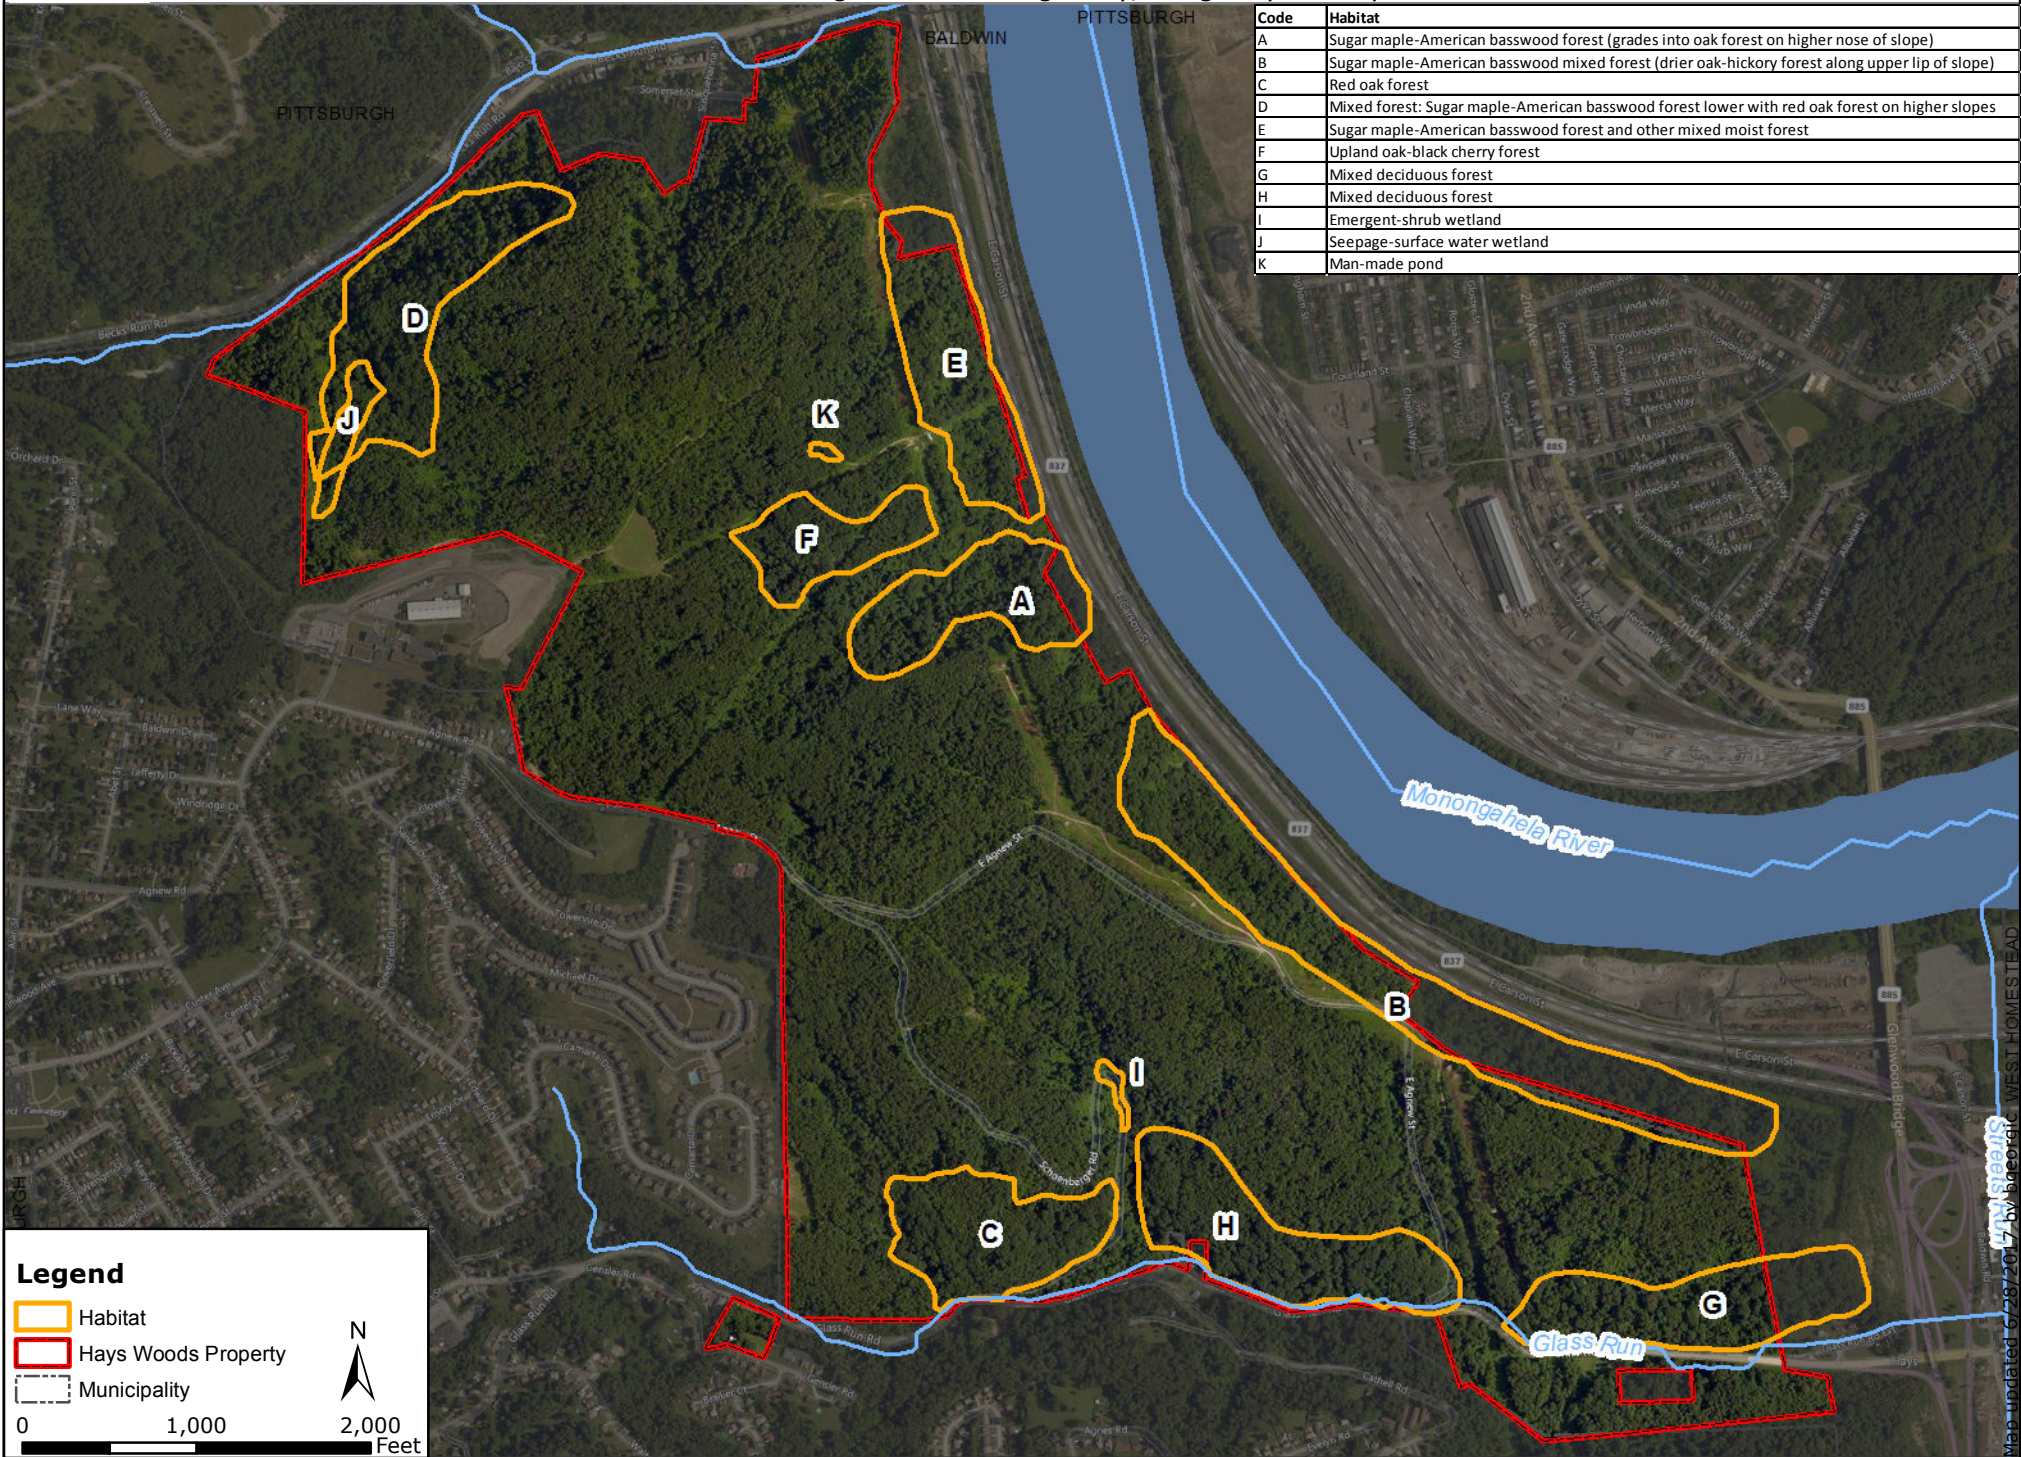

# Hays Woods Property

Baldwin Borough and Pittsburgh City, Allegheny County

Code	Habitat
A	Sugar maple-American basswood forest (grades into oak forest on higher nose of slope)
B	Sugar maple-American basswood mixed forest (drier oak-hickory forest along upper lip of slope)
C	Red oak forest
D	Mixed forest: Sugar maple-American basswood forest lower with red oak forest on higher slopes
E	Sugar maple-American basswood forest and other mixed moist forest
F	Upland oak-black cherry forest
G	Mixed deciduous forest
H	Mixed deciduous forest
I	Emergent-shrub wetland
J	Seepage-surface water wetland
K	Man-made pond

**Legend**

- Habitat
- Hays Woods Property
- Municipality

0 1,000 2,000 Feet

N