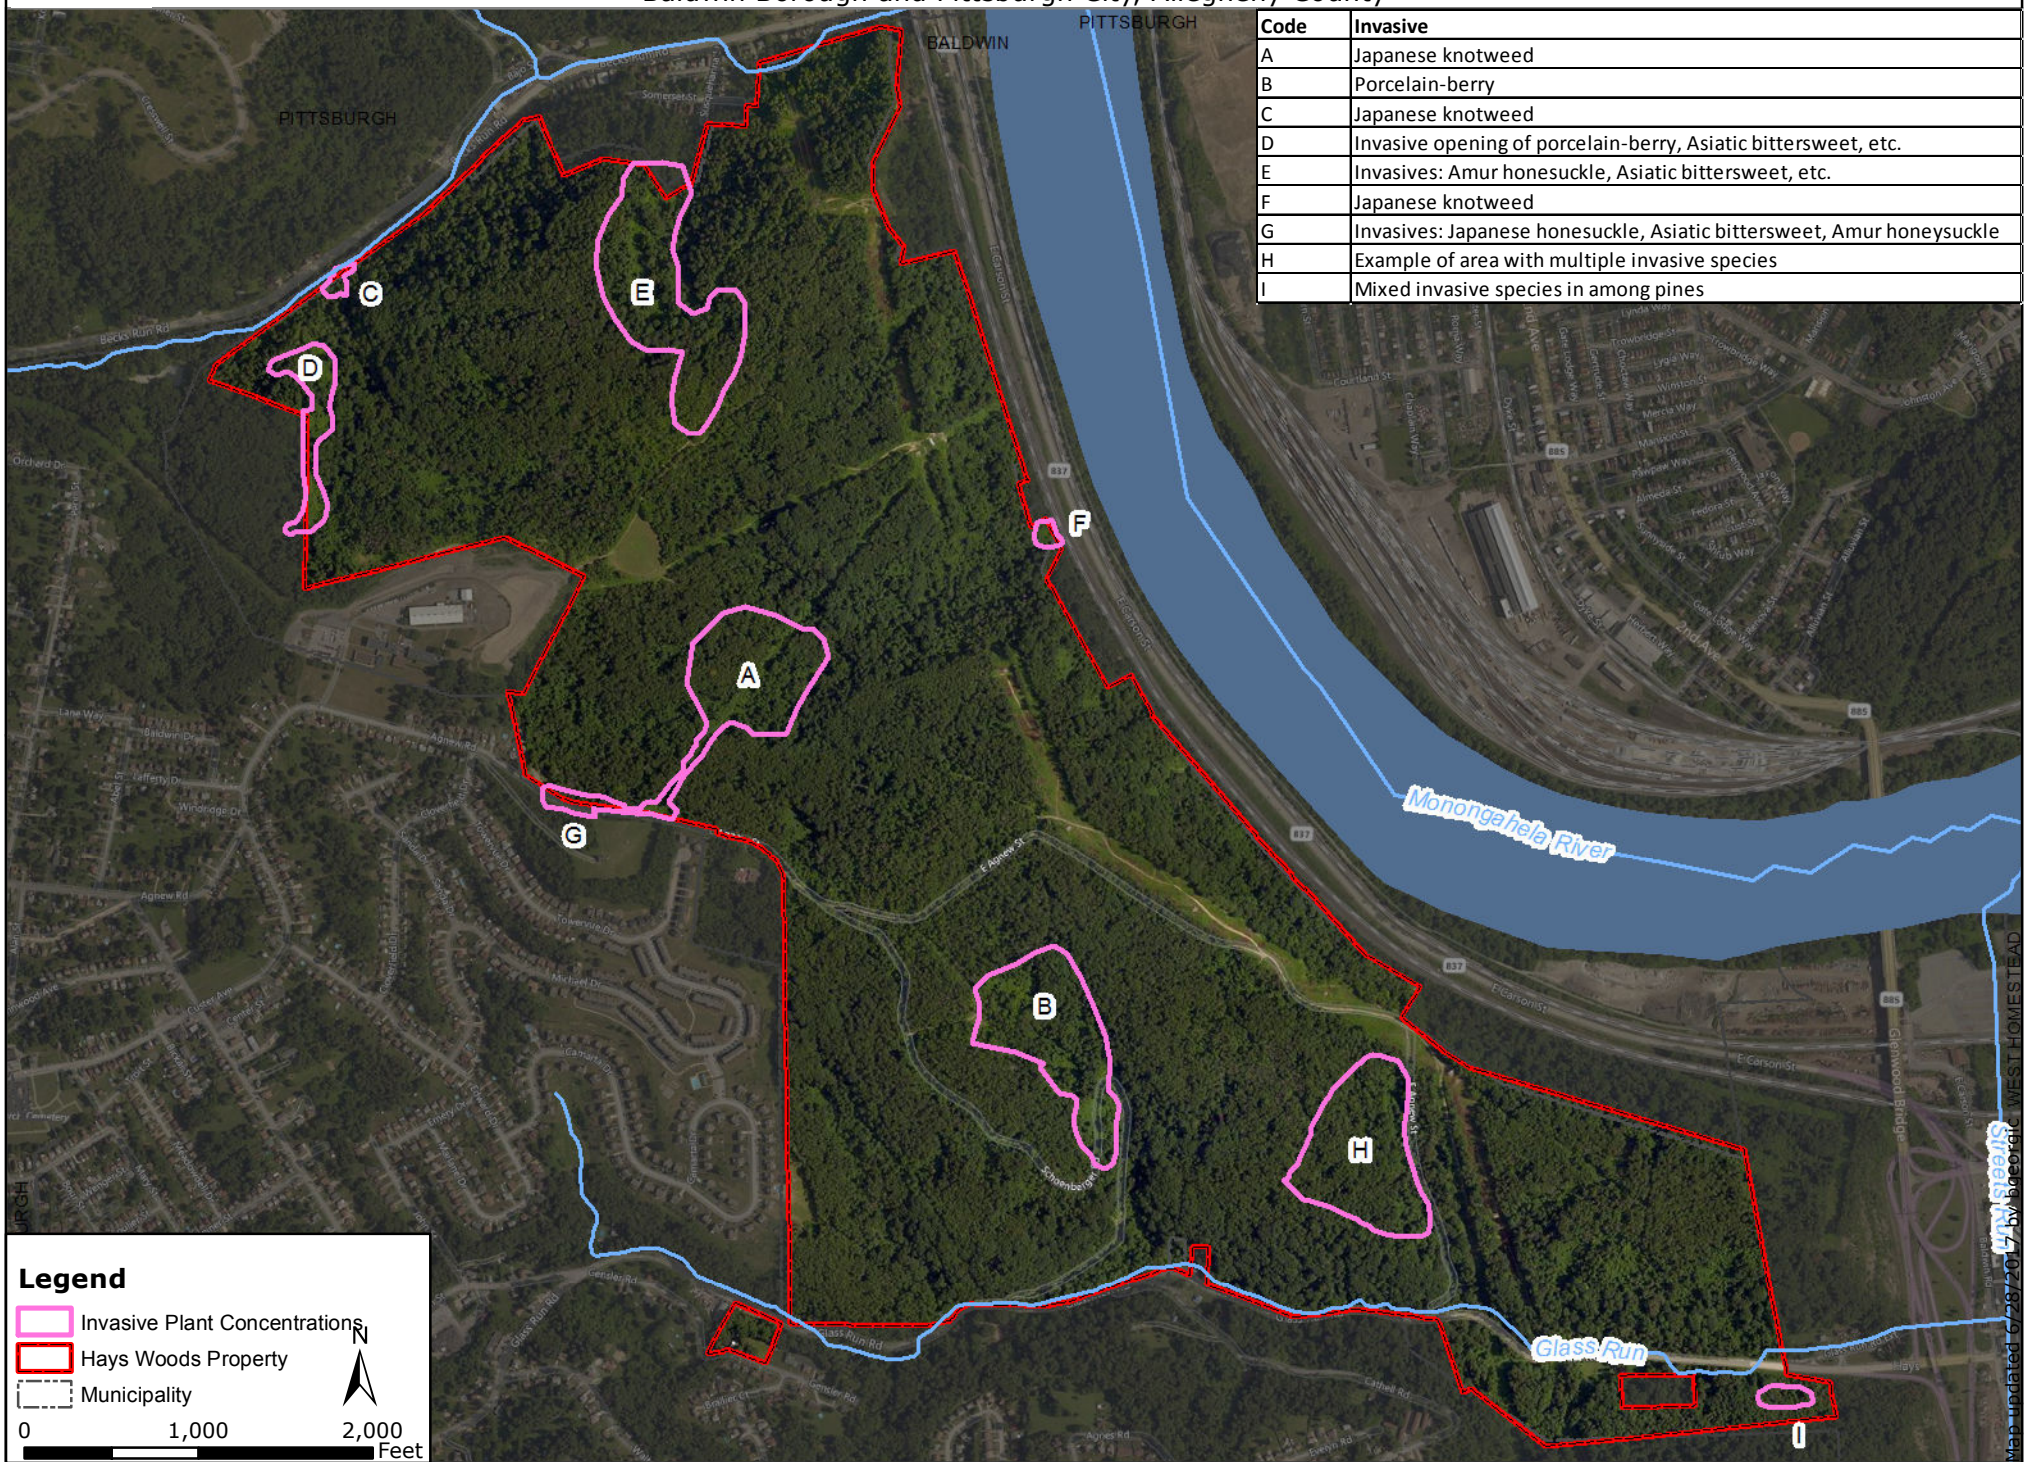

Hays Woods Property

Baldwin Borough and Pittsburgh City, Allegheny County

Code	Invasive
A	Japanese knotweed
B	Porcelain-berry
C	Japanese knotweed
D	Invasive opening of porcelain-berry, Asiatic bittersweet, etc.
E	Invasives: Amur honeysuckle, Asiatic bittersweet, etc.
F	Japanese knotweed
G	Invasives: Japanese honeysuckle, Asiatic bittersweet, Amur honeysuckle
H	Example of area with multiple invasive species
I	Mixed invasive species in among pines

Legend

- Invasive Plant Concentrations
- Hays Woods Property
- Municipality

0 1,000 2,000 Feet

North Arrow