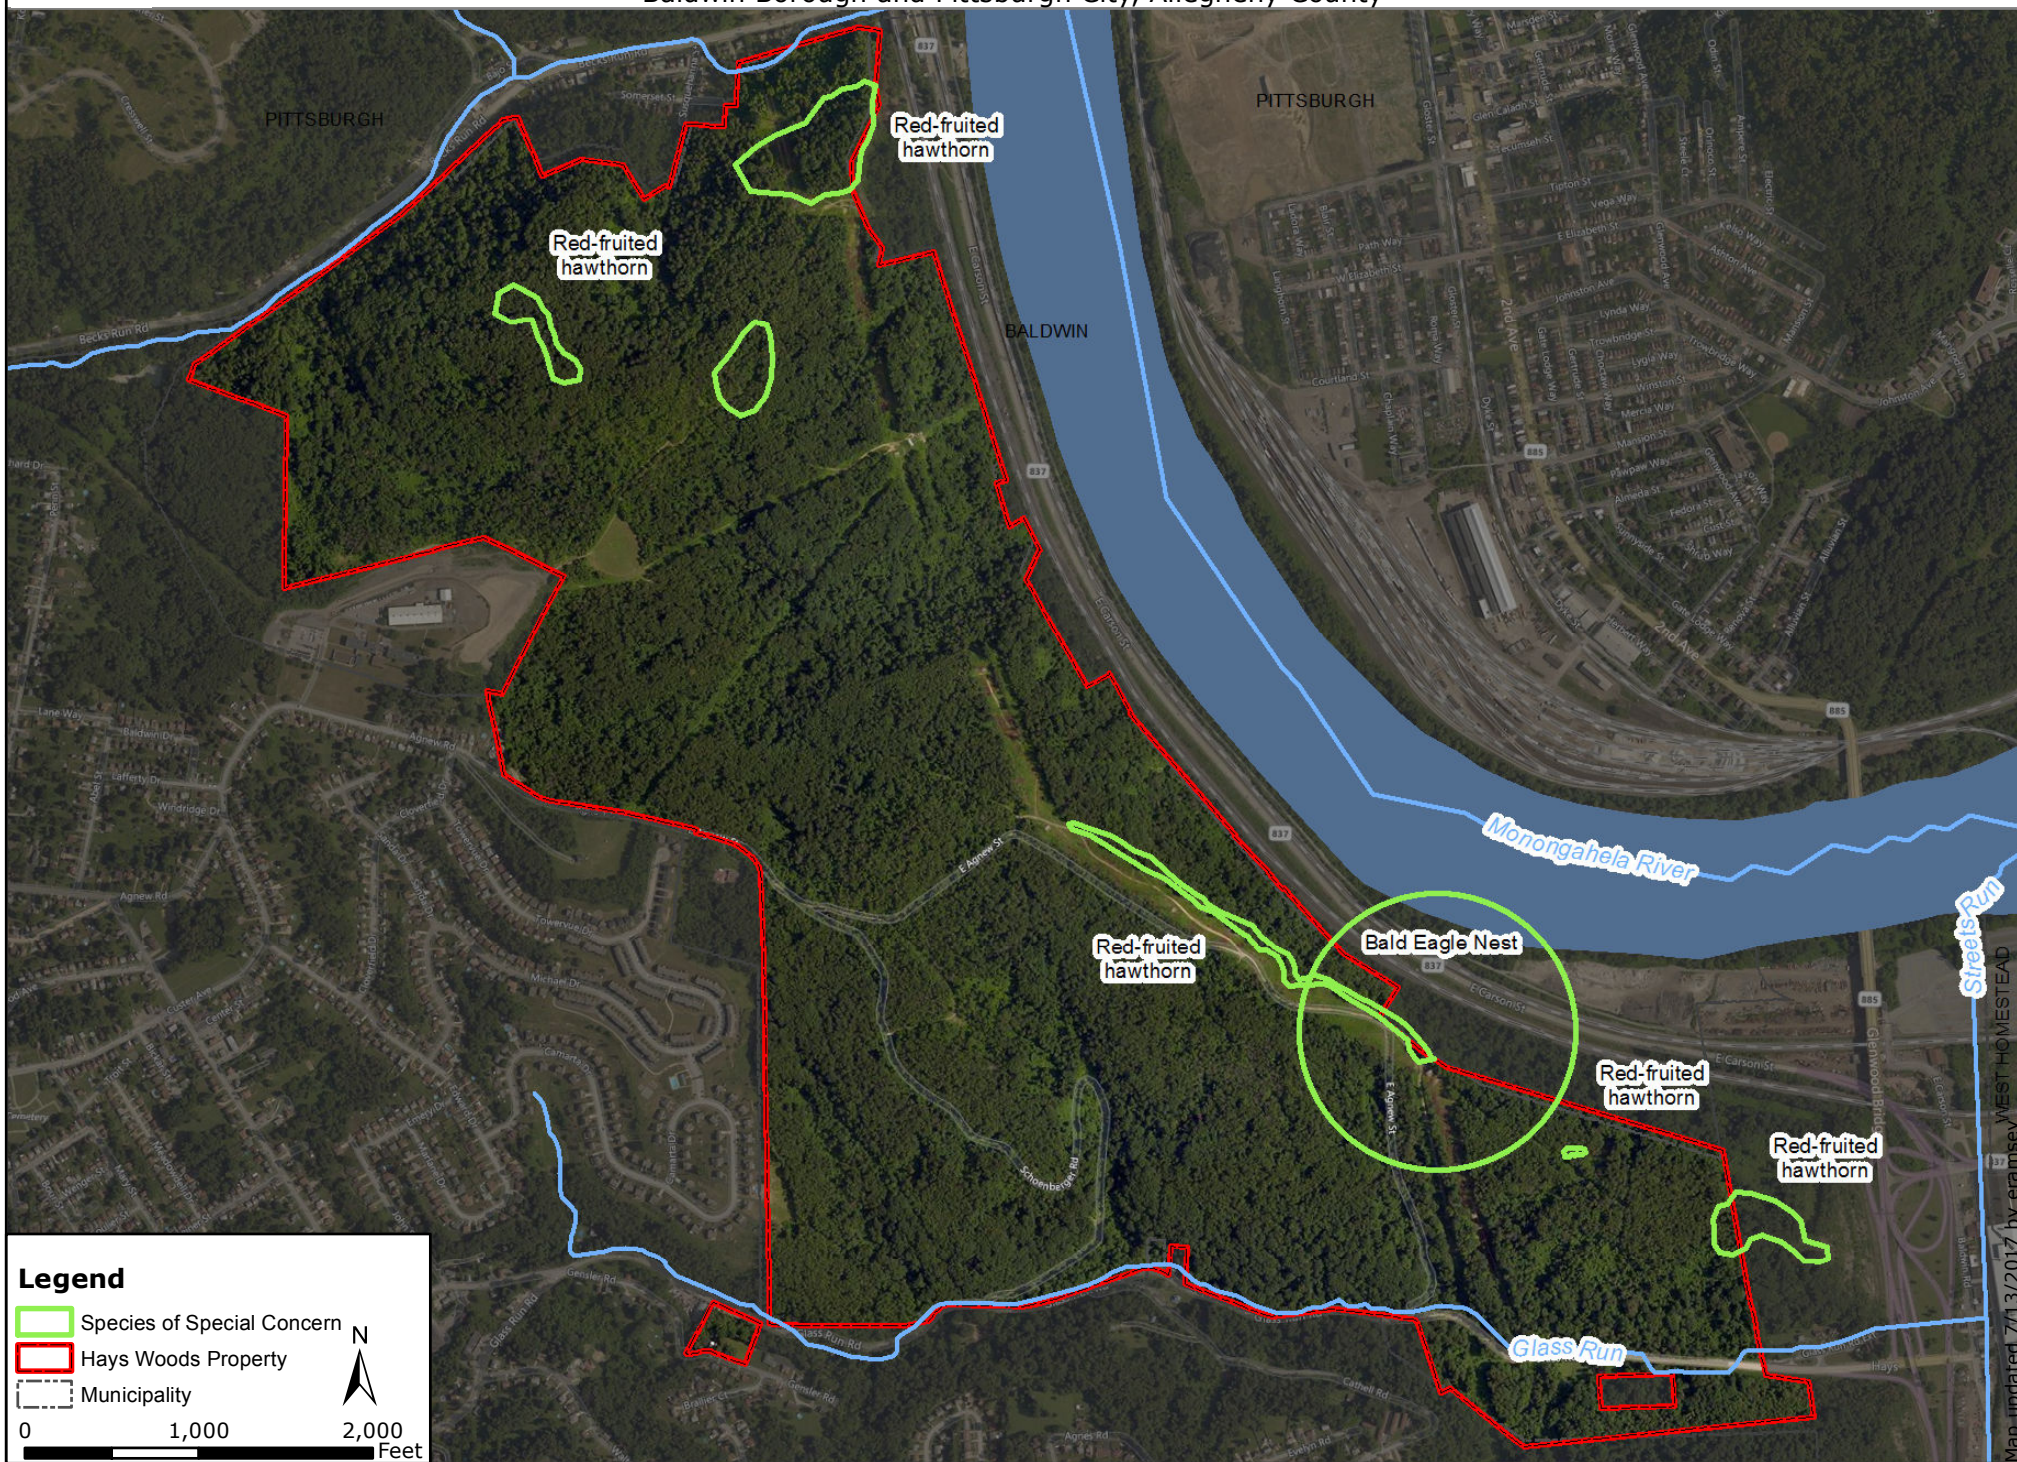

Hays Woods Property

Baldwin Borough and Pittsburgh City, Allegheny County

Legend

- Species of Special Concern
- Hays Woods Property
- Municipality

0 1,000 2,000
Feet

N