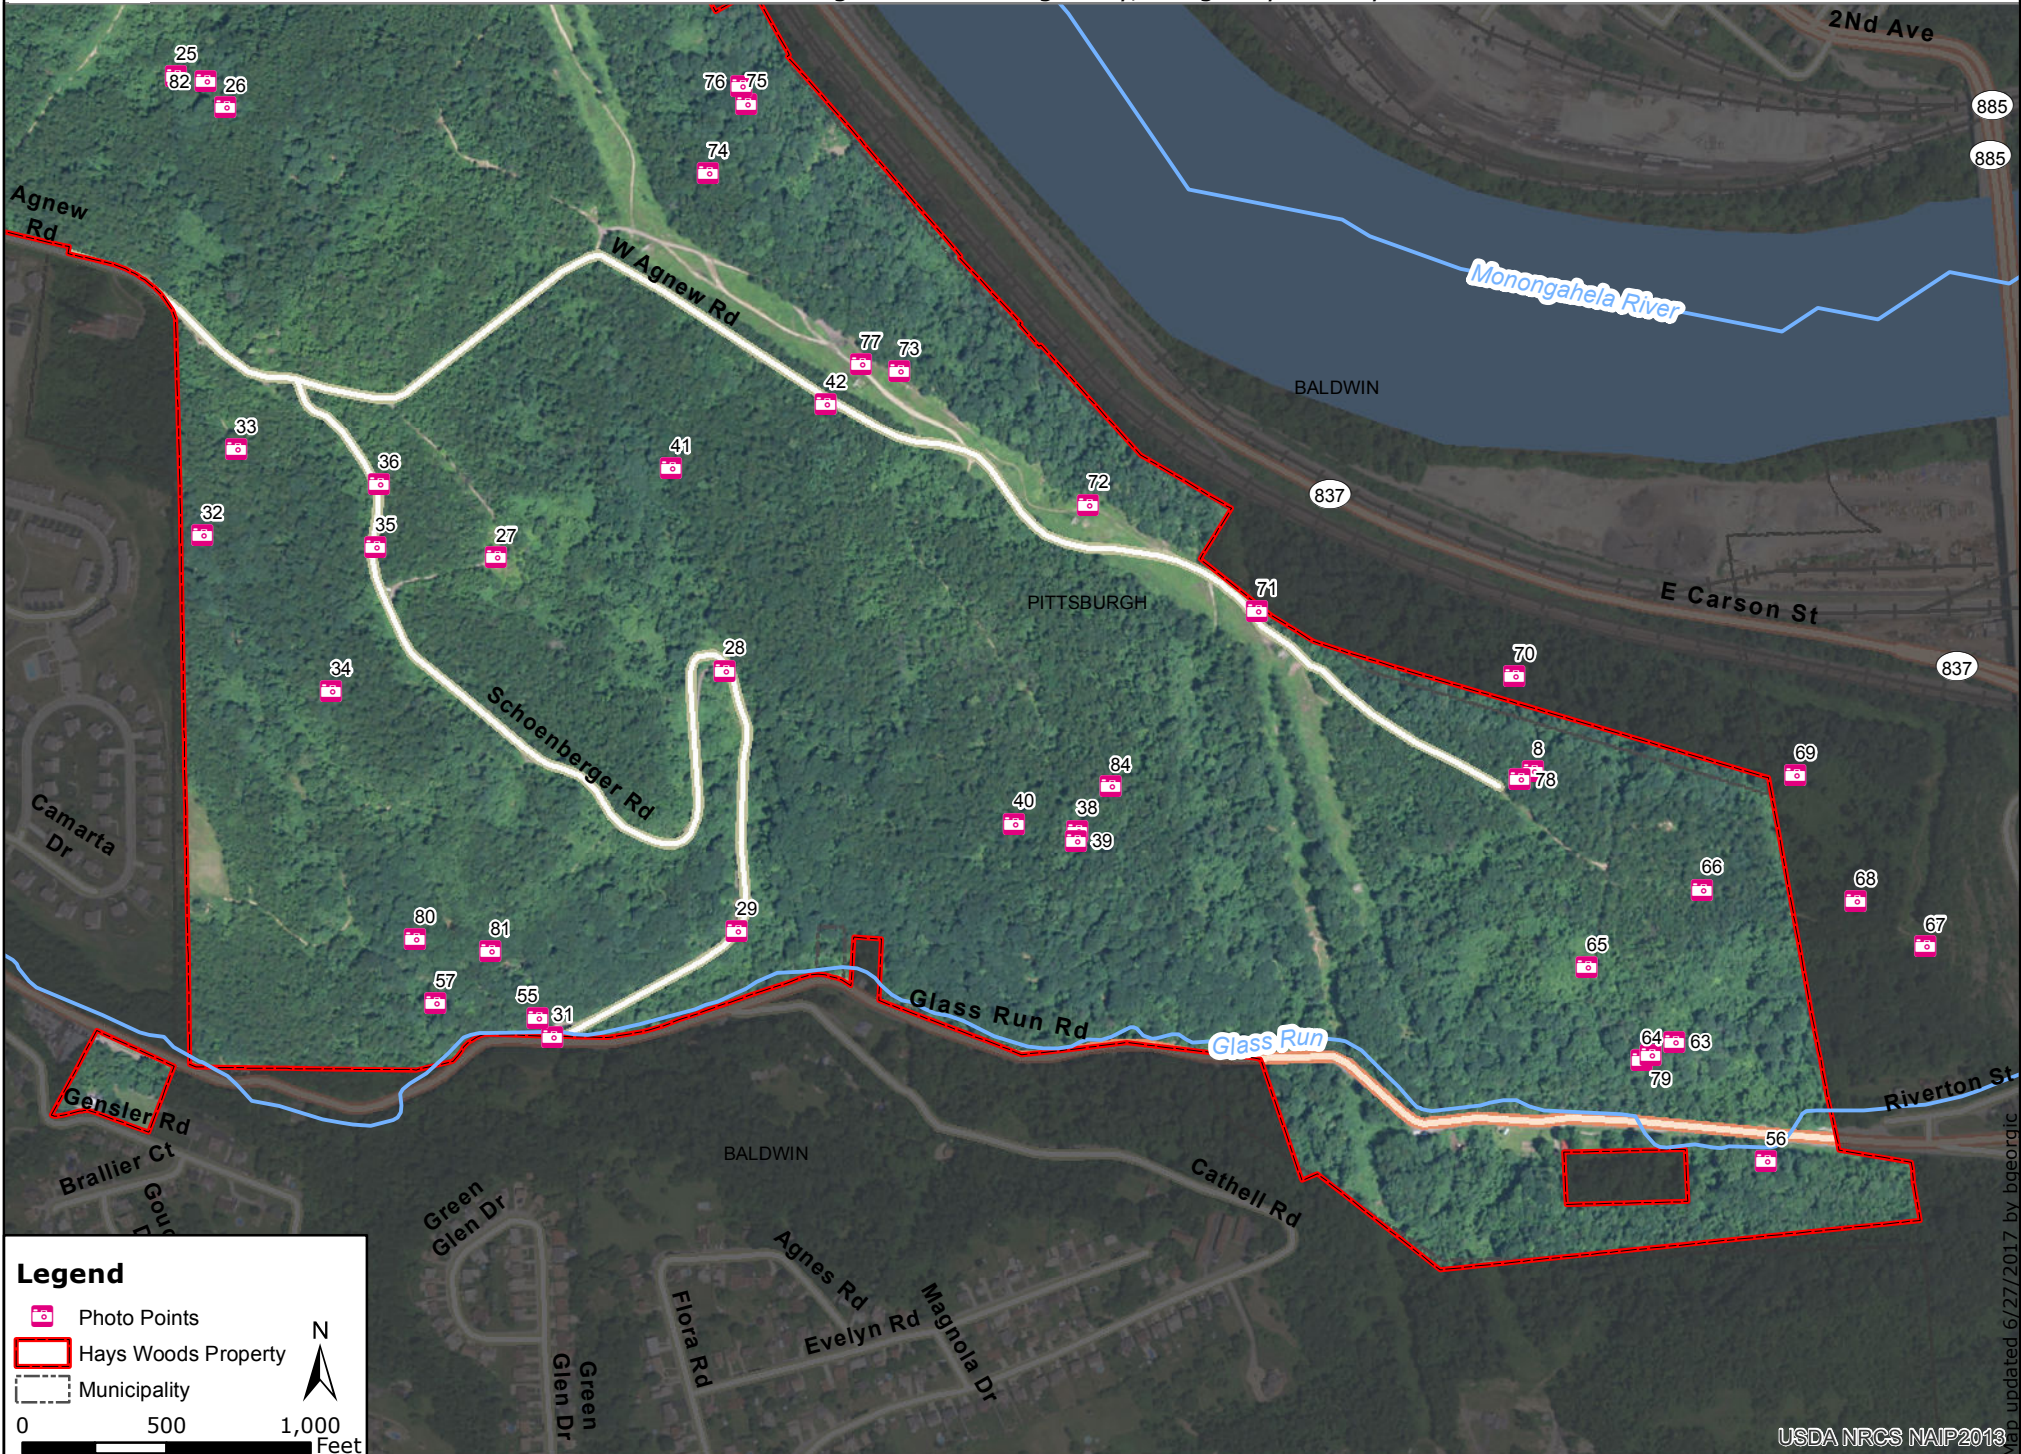

Hays Woods Property

Baldwin Borough and Pittsburgh City, Allegheny County

Legend

- Photo Points
- Hays Woods Property
- Municipality

0 500 1,000 Feet

N